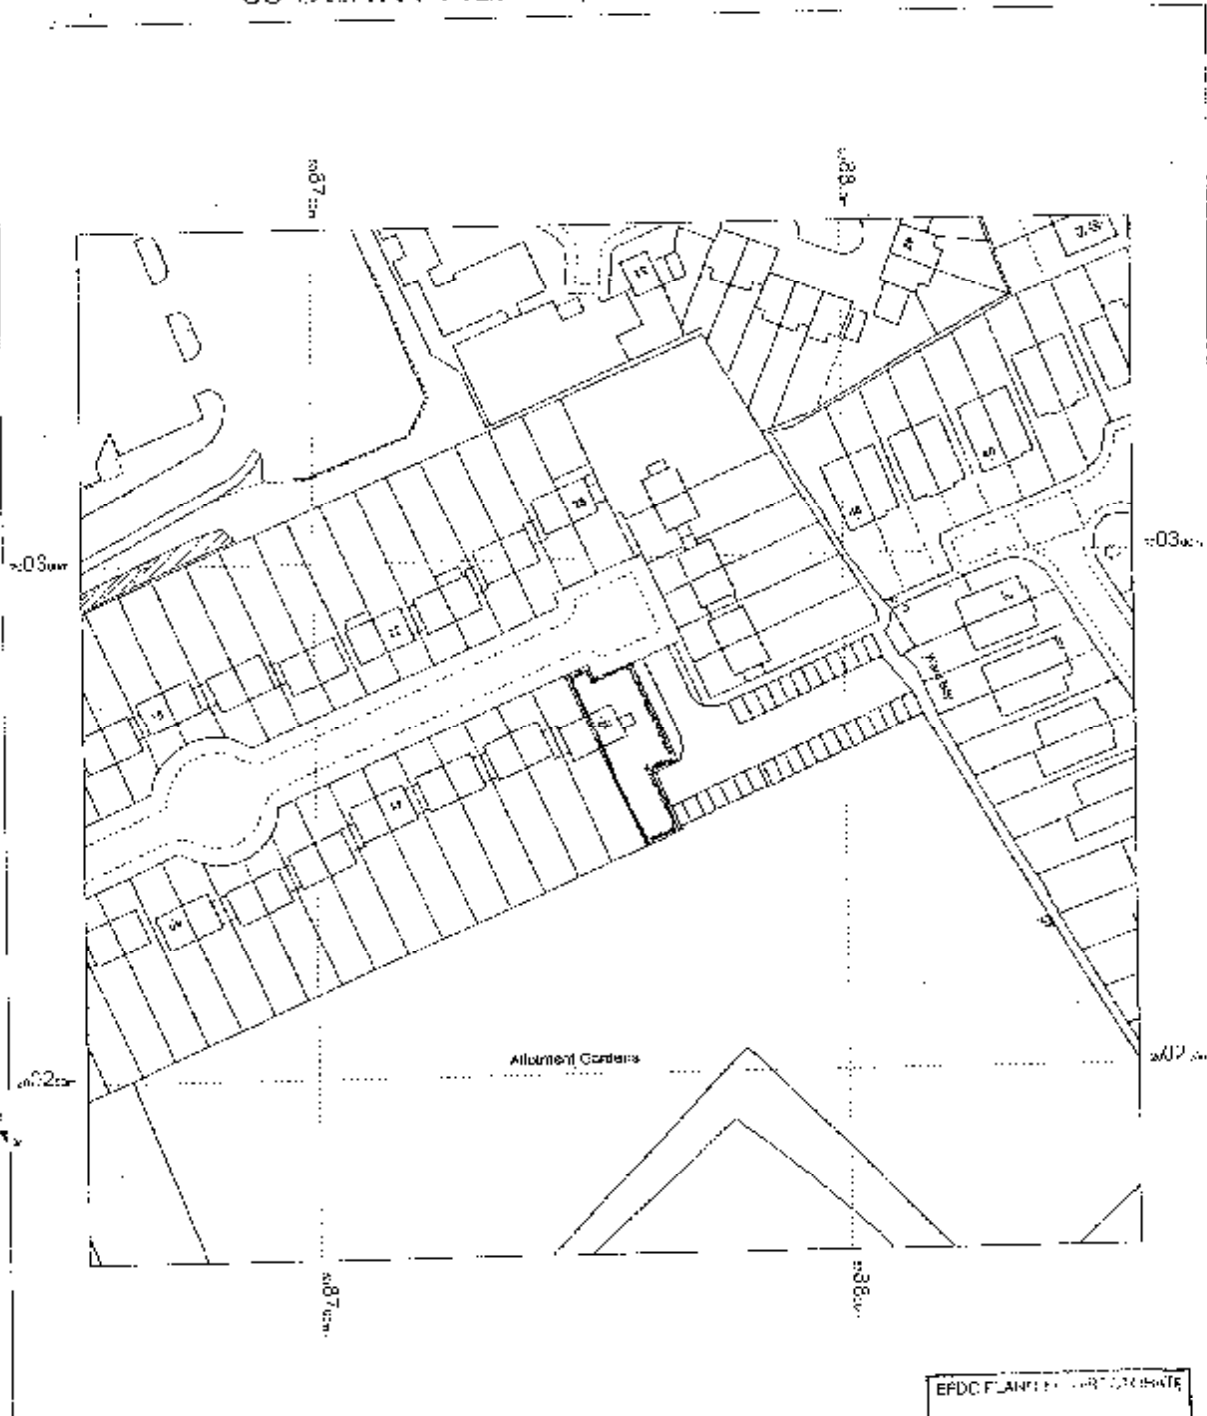

# 35 DENNY AVENUE, W. ABBEY EN9 1NT

EPDC PLANET WIRE CONNECT  
7 DEC 2009  
RECEIVED LARA 2009 Net

35 DENNY AVENUE,  
WALTHAM ABBEY,  
EN9 1NT

©2005 MapInfo  
19 November 2005  
www.centremapslive.com

1:1250 scale plot 141/44

© Crown Copyright. All rights reserved. Licence to  
10001008

Ordnance  
Survey

CENTREMAPS Live  
www.centremapslive.co.uk